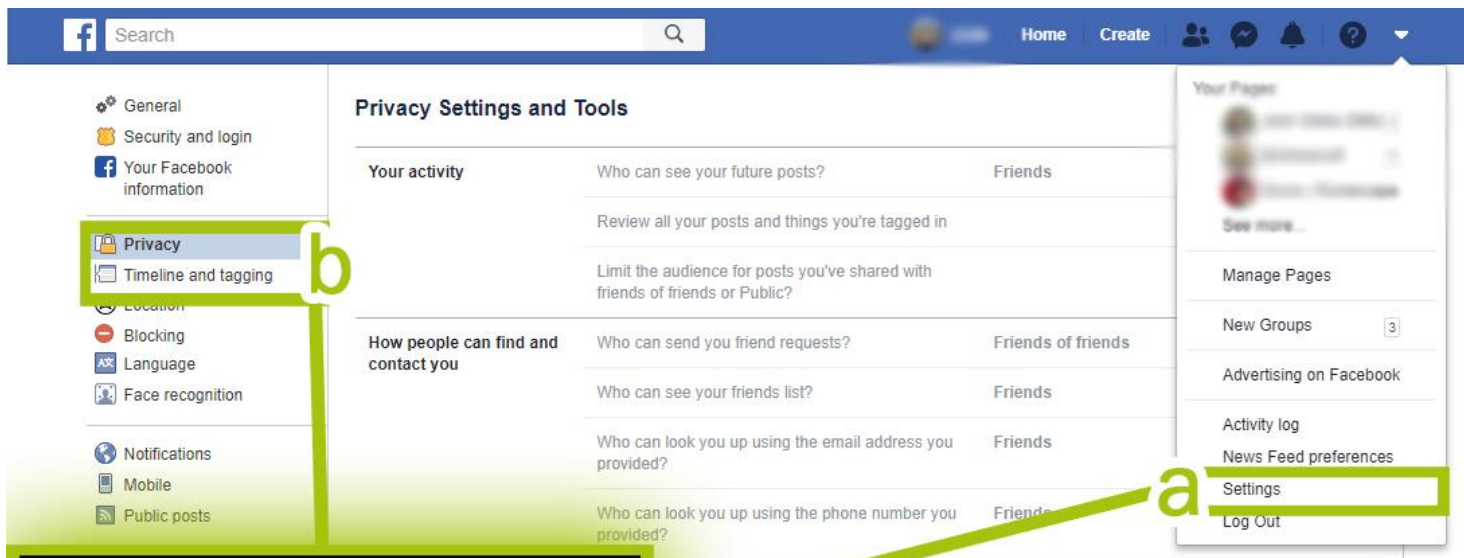

# STEP 1: SETTING UP FACEBOOK PRIVACY

**A. CLICK THE SMALL ARROW AND ACCESS THE DROPDOWN MENU. THEN CLICK SETTINGS.**

**B. YOU ARE GREETED WITH A NEW PAGE WITH ALL YOUR PROFILE SETTINGS.**

**FIRST CLICK PRIVACY AND MAKE SURE ALL SETTINGS ARE SET TO AT LEAST FRIENDS ONLY.**